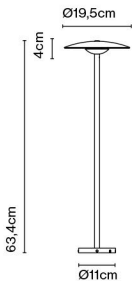

Product type: Bollard
Light source: LED SMD 24Vdc 5W 2700K CRI90 495lm
Luminaire: (Power supply not included) 161lm
Weight: Net 0,8 kg – Gross 1,3 kg
Package: 25 x 23 x 12 cm – 0,7 kg Vol – 0,007 m³
15 x 13 x 48 cm – 0,6 kg Vol – 0,009 m³
Product notes: 24V remote power supply to be ordered separately.
LED included

Dimmable

CE

IP65

EAC

UK
CA

Cable length: 2,6 m
Canopy color: Black

Ginger B 20/63

Code
A662-543-31
A662-543-39

Product type: Bollard
Light source: LED SMD 24Vdc 5W 2700K CRI90 495lm
Luminaire: (Power supply not included) 161lm
Weight: Net 0,9 kg – Gross 1,4 kg
Package: 25 x 23 x 12 cm – 0,7 kg Vol – 0,007 m³
15 x 13 x 66,5 cm – 0,7 kg Vol – 0,01 m³
Product notes: 24V remote power supply to be ordered separately.
LED included