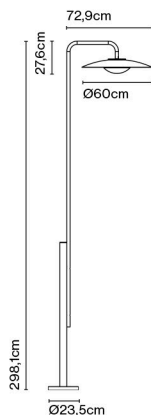

Materials
 Structure: Stainless steel 316 L

Product type: Accessory
 Weight: Net 0,3 kg – Gross 0,4 kg
 Package: 15 x 15 x 13 cm - 0,4 kg – VOL - 0,003 m³

Ginger: Power Supply - Non Dimmable IP

Code	Description	Dimming	Class
968-249	Power supply 20W - 24V - IP68	-	II
968-250	Power supply 70W - 24V - IP67	-	II

Ginger: Connector Accessory

Code A963-001
 Description 2 way terminal block 4 poles IP68 H2O Stop.
 (ø5,5÷12mm cable).

Code A963-002
 Description 3/4 way terminal block 4 poles IP68 H2O Stop.
 (ø5,5÷12mm cable).

Product type: Lamppost
Light source: LED SMD 1050mA 33,8W 2700K CRI90 4037lm
Luminaire: 90 - 305 VAC 1-10V 35,8W 1463lm
Weight: Net 13,25 kg – Gross 20,05 kg
Package: 68 x 69 x 24 cm – 5,7 kg Vol – 0,11 m³
61 x 16 x 255 cm – 11,1 kg Vol – 0,25 m³
25 x 25 x 44 cm – 3,25 kg Vol – 0,03 m³
LED included

Materials
Structure: Stainless steel 316 L

Product type: Accessory
Weight: Net 1,6 kg – Gross 2,4 kg
Package: 35 x 24 x 24 cm - 2,4 kg – VOL - 0,02 m³