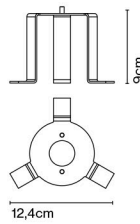

Finish
● Stainless steel

Materials
Structure: Stainless steel 316 L

Product type: Accessory
Weight: Net 0,3 kg – Gross 0,4 kg
Package: 14 x 14 x 28 cm - 0,4 kg – VOL - 0,006 m³

Ground fixation plate

Code A662-556
 Finish ● Stainless steel

Materials
 Structure: Stainless steel 316 L

Product type: Accessory
 Weight: Net 0,3 kg – Gross 0,4 kg
 Package: 15 x 15 x 13 cm - 0,4 kg – VOL - 0,003 m³

Ginger: Power Supply - Non Dimmable IP

Code	Description	Dimming	Class
968-249	Power supply 20W - 24V - IP68	-	II
968-250	Power supply 70W - 24V - IP67	-	II