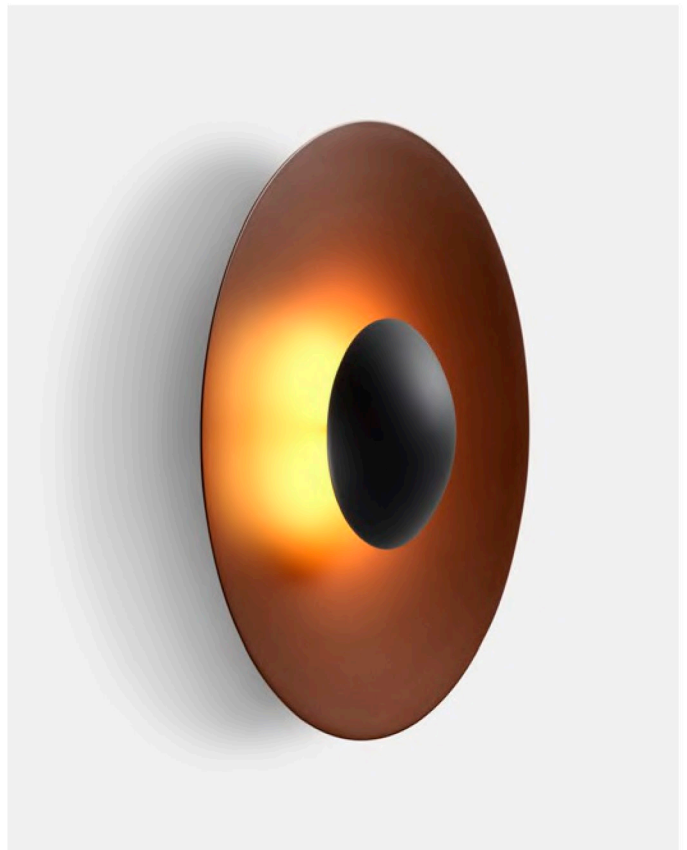

Ginger 20C IP65

Code
A662-550-31
A662-550-39

Finish
● Rust Brown
▲ Black-White (RAL 9005-9010)

Materials
Diffuser: Aluminium
Dissipater: Aluminium

Dimmable: Yes
Integrated dimmer: No
Dimming protocols: It depends on the purchased power supply.
Phase cut (Triac)

Product type: Wall / Ceiling
Light source: LED SMD 24Vdc 5W 2700K CRI90 495lm
Luminaire: (Power supply not included) 161lm - Black-White
(Power supply not included) 291lm - Rust brown
Weight: Net 0,5 kg – Gross 0,7 kg
Package: 24 x 21 x 10 cm – 0,7 kg Vol – 0,01 m³
Product notes: 24V remote power supply to be ordered separately.
LED included

Power supplies on page 108

Canopy color: Black

Ginger 32C IP65

Code
A662-551-31
A662-551-39

Finish
● Rust Brown
▲ Black-White (RAL 9005-9010)

Materials
Diffuser: Aluminium
Dissipater: Aluminium

Dimmable: Yes
Integrated dimmer: No
Dimming protocols: Phase cut (Triac)

Product type: Wall / Ceiling
Light source: LED SMD 700mA 8,2W 2700K CRI90 913lm
Luminaire: 220 - 240 VAC TRIAC 9W 350lm - Black-White
220 - 240 VAC TRIAC 9W 81lm - Rust Brown
Weight: Net 0,9 kg – Gross 2 kg
Package: 43 x 48 x 17 cm – 2 kg Vol – 0,04 m³
Product notes: DALI and Casambi upon request
LED included

Canopy color: Black