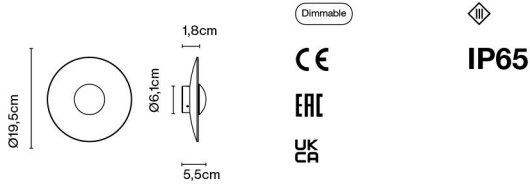

Materials
Diffuser: Aluminium
Dissipater: Aluminium
Structure: Stainless steel

Dimmable: Yes
Integrated dimmer: No
Dimming protocols: It depends on the purchased power supply.
Phase cut (Triac)

Product type: Wall / Ceiling
Light source: LED SMD 24Vdc 5W 2700K CRI90 495lm
Luminaire: (Power supply not included) 67lm - Black-White
(Power supply not included) 27lm - Rust brown
Weight: Net 0,4 kg – Gross 0,5 kg
Package: 24 x 21 x 10 cm – 0,5 kg Vol – 0,01 m³
Product notes: 24V remote power supply to be ordered separately.
LED included

Product type: Wall / Ceiling
Light source: LED SMD 24Vdc 5W 2700K CRI90 495lm
Luminaire: (Power supply not included) 161lm - Black-White
(Power supply not included) 291lm - Rust brown
Weight: Net 0,5 kg – Gross 0,7 kg
Package: 24 x 21 x 10 cm – 0,7 kg Vol – 0,01 m³
Product notes: 24V remote power supply to be ordered separately.
LED included