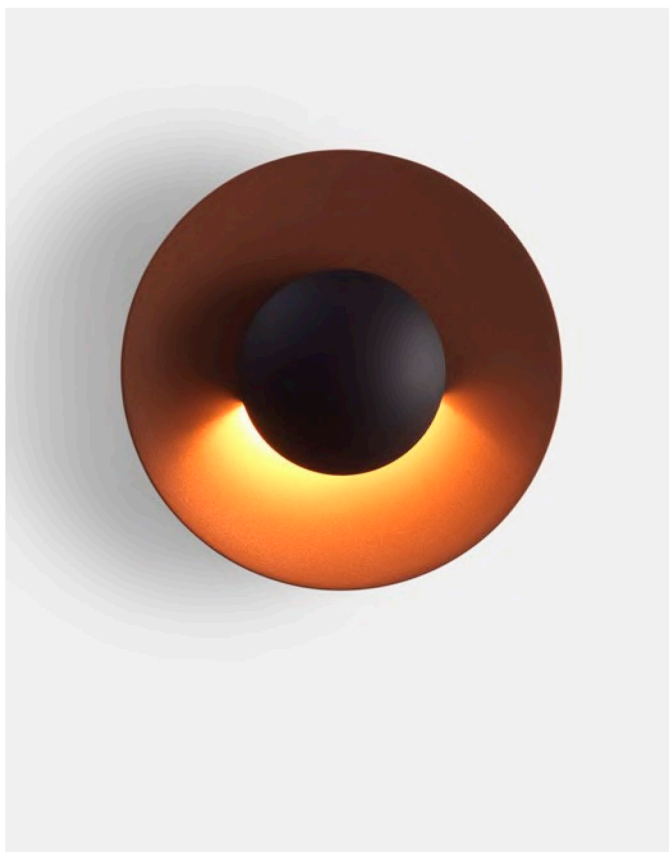

Materials
Diffuser: Aluminium
Dissipater: Aluminium
Structure: Stainless steel

Dimmable: Yes
Integrated dimmer: No
Dimming protocols: It depends on the purchased power supply.
Phase cut (Triac)

Product type: Wall / Ceiling
Light source: LED SMD 24Vdc 5W 2700K CRI90 495lm
Luminaire: (Power supply not included) 67lm - Black-White
(Power supply not included) 27lm - Rust brown
Weight: Net 0,4 kg – Gross 0,5 kg
Package: 24 x 21 x 10 cm – 0,5 kg Vol – 0,01 m³
Product notes: 24V remote power supply to be ordered separately.
LED included

Dimmable

CE

IP65

ERC

UK
CA

Power supplies on page 108

Canopy color: Black
Wire installation: Hardwired

Ginger 20C IP65

Product type: Wall / Ceiling
Light source: LED SMD 24Vdc 5W 2700K CRI90 495lm
Luminaire: (Power supply not included) 161lm - Black-White
(Power supply not included) 291lm - Rust brown
Weight: Net 0,5 kg – Gross 0,7 kg
Package: 24 x 21 x 10 cm – 0,7 kg Vol – 0,01 m³
Product notes: 24V remote power supply to be ordered separately.
LED included