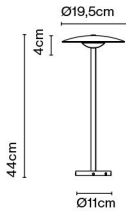

Ginger B 20/44

Code
A662-554-31
A662-554-39

Finish
● Rust Brown-White
● Black-White (RAL 9005-9010)

Materials
Diffuser: Aluminium
Structure: Aluminium

Dimmable: Yes
Integrated dimmer: No
Dimming protocols: It depends on the purchased power supply.
Phase cut (Triac)
DALI

Product type: Bollard
Light source: LED SMD 24Vdc 5W 2700K CRI90 495lm
Luminaire: (Power supply not included) 161lm
Weight: Net 0,8 kg – Gross 1,3 kg
Package: 25 x 23 x 12 cm – 0,7 kg Vol – 0,007 m³
15 x 13 x 48 cm – 0,6 kg Vol – 0,009 m³
Product notes: 24V remote power supply to be ordered separately.
LED included

Dimmable

CE

IP65

EAC

UK
CA

Cable length: 2,6 m
Canopy color: Black