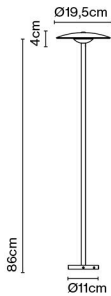

Product type: Bollard
Light source: LED SMD 24Vdc 5W 2700K CRI90 495lm
Luminaire: (Power supply not included) 161lm
Weight: Net 0,9 kg – Gross 1,4 kg
Package: 25 x 23 x 12 cm – 0,7 kg Vol – 0,007 m³
15 x 13 x 66,5 cm – 0,7 kg Vol – 0,01 m³
Product notes: 24V remote power supply to be ordered separately.
LED included

Dimmable

CE

IP65

EAC

UK
CA

Cable length: 2,4 m
Canopy color: Black

Ginger B 20/86

Code
A662-544-31
A662-544-39

Product type: Bollard
Light source: LED SMD 24Vdc 5W 2700K CRI90 495lm
Luminaire: (Power supply not included) 161lm
Weight: Net 1 kg – Gross 1,6 kg
Package: 25 x 23 x 12 cm – 0,7 kg Vol – 0,007 m³
15 x 13 x 98,5 cm – 0,9 kg Vol – 0,02 m³
Product notes: 24V remote power supply to be ordered separately.
LED included

Product type: Lamppost
Light source: LED SMD 1050mA 33,8W 2700K CRI90 4037lm
Luminaire: 90 - 305 VAC 1-10V 35,8W 1463lm
Weight: Net 13,25 kg – Gross 20,05 kg
Package: 68 x 69 x 24 cm – 5,7 kg Vol – 0,11 m³
61 x 16 x 255 cm – 11,1 kg Vol – 0,25 m³
25 x 25 x 44 cm – 3,25 kg Vol – 0,03 m³
LED included