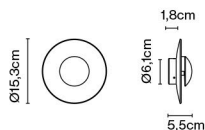

Materials
Diffuser: Aluminium
Dissipater: Aluminium
Structure: Stainless steel

Dimmable: Yes
Integrated dimmer: No
Dimming protocols: It depends on the purchased power supply.
Phase cut (Triac)

Product type: Wall / Ceiling
Light source: LED SMD 24Vdc 5W 2700K CRI90 495lm
Luminaire: (Power supply not included) 67lm - Black-White
(Power supply not included) 27lm - Rust brown
Weight: Net 0,4 kg – Gross 0,5 kg
Package: 24 x 21 x 10 cm – 0,5 kg Vol – 0,01 m³
Product notes: 24V remote power supply to be ordered separately.
LED included