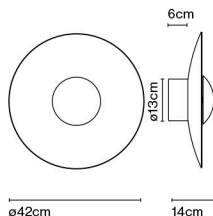

Product type: Wall / Ceiling
Light source: LED SMD 700mA 8,2W 2700K CRI90 913lm
Luminaire: 220 - 240 VAC TRIAC 9W 350lm - Black-White
220 - 240 VAC TRIAC 9W 81lm - Rust Brown
Weight: Net 0,9 kg – Gross 2 kg
Package: 43 x 48 x 17 cm – 2 kg Vol – 0,04 m³
Product notes: DALI and Casambi upon request
LED included

Product type: Wall / Ceiling
Light source: LED SMD 700mA 16,28W 2700K CRI90 1873lm
Luminaire: 180 - 295 VAC TRIAC 19,71W 698lm - Black-White
 180 - 295 VAC TRIAC 19,71W 186lm - Rust brown
Weight: Net 1,8 kg – Gross 3,5 kg
Package: 57 x 53 x 17 cm – 3,5 kg Vol – 0,051 m³
Product notes: DALI and Casambi upon request
LED included