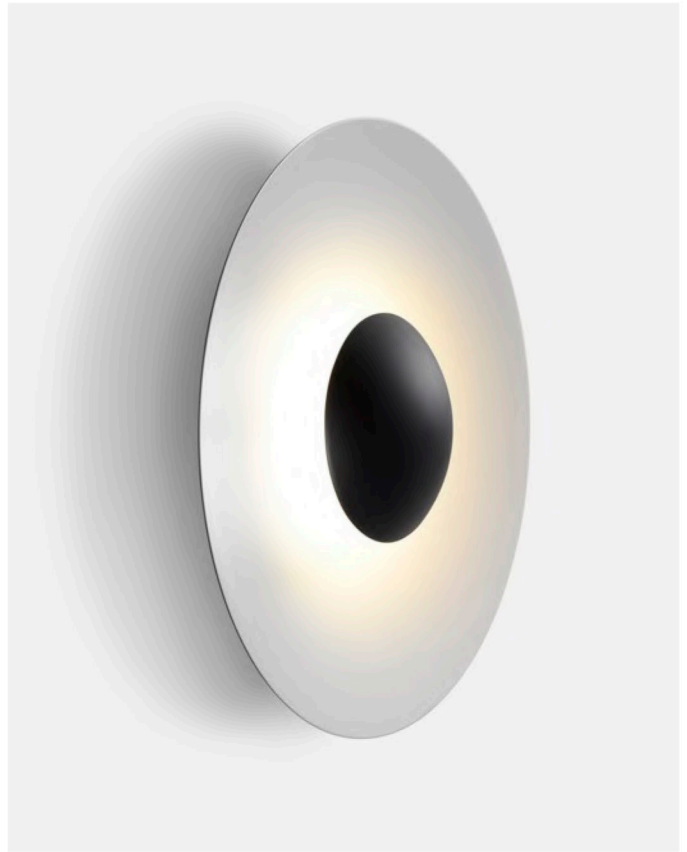

Ginger 20C IP65

Code
A662-550-31
A662-550-39

Finish
● Rust Brown
▲ Black-White (RAL 9005-9010)

Materials
Diffuser: Aluminium
Dissipater: Aluminium

Dimmable: Yes
Integrated dimmer: No
Dimming protocols: It depends on the purchased power supply.
Phase cut (Triac)

Product type: Wall / Ceiling
Light source: LED SMD 24Vdc 5W 2700K CRI90 495lm
Luminaire: (Power supply not included) 161lm - Black-White
(Power supply not included) 291lm - Rust brown
Weight: Net 0,5 kg – Gross 0,7 kg
Package: 24 x 21 x 10 cm – 0,7 kg Vol – 0,01 m³
Product notes: 24V remote power supply to be ordered separately.
LED included

Power supplies on page 108

Canopy color: Black

Ginger 32C IP65

Code
A662-551-31
A662-551-39

Finish
● Rust Brown
▲ Black-White (RAL 9005-9010)

Materials
Diffuser: Aluminium
Dissipater: Aluminium

Dimmable: Yes
Integrated dimmer: No
Dimming protocols: Phase cut (Triac)

Product type: Wall / Ceiling
Light source: LED SMD 700mA 8,2W 2700K CRI90 913lm
Luminaire: 220 - 240 VAC TRIAC 9W 350lm - Black-White
220 - 240 VAC TRIAC 9W 81lm - Rust Brown
Weight: Net 0,9 kg – Gross 2 kg
Package: 43 x 48 x 17 cm – 2 kg Vol – 0,04 m³
Product notes: DALI and Casambi upon request
LED included

Canopy color: Black