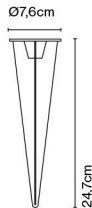

Product type: Bollard
Light source: LED SMD 24Vdc 5W 2700K CRI90 495lm
Luminaire: (Power supply not included) 161lm
Weight: Net 1 kg – Gross 1,6 kg
Package: 25 x 23 x 12 cm – 0,7 kg Vol – 0,007 m³
15 x 13 x 98,5 cm – 0,9 kg Vol – 0,02 m³
Product notes: 24V remote power supply to be ordered separately.
LED included

Dimmable

CE

IP65

EAC

UK
CA

Cable length: 2,1 m
Canopy color: Black

Post accessory

Code
A662-555

Finish
● Stainless steel

Materials
Structure: Stainless steel 316 L

Product type: Accessory
Weight: Net 0,3 kg – Gross 0,4 kg
Package: 14 x 14 x 28 cm - 0,4 kg – VOL - 0,006 m³

Ground fixation plate

Code A662-556
 Finish ● Stainless steel

Materials
 Structure: Stainless steel 316 L

Product type: Accessory
 Weight: Net 0,3 kg – Gross 0,4 kg
 Package: 15 x 15 x 13 cm - 0,4 kg – VOL - 0,003 m³

Ginger: Power Supply - Non Dimmable IP

Code	Description	Dimming	Class
968-249	Power supply 20W - 24V - IP68	-	II
968-250	Power supply 70W - 24V - IP67	-	II