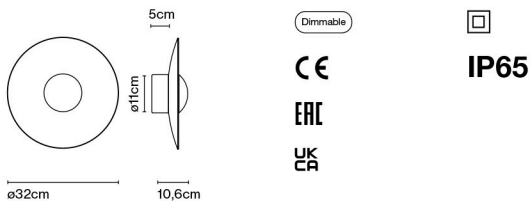

Product type: Wall / Ceiling
Light source: LED SMD 24Vdc 5W 2700K CRI90 495lm
Luminaire: (Power supply not included) 161lm - Black-White
(Power supply not included) 291lm - Rust brown
Weight: Net 0,5 kg – Gross 0,7 kg
Package: 24 x 21 x 10 cm – 0,7 kg Vol – 0,01 m³
Product notes: 24V remote power supply to be ordered separately.
LED included

Product type: Wall / Ceiling
Light source: LED SMD 700mA 8,2W 2700K CRI90 913lm
Luminaire: 220 - 240 VAC TRIAC 9W 350lm - Black-White
220 - 240 VAC TRIAC 9W 81lm - Rust Brown
Weight: Net 0,9 kg – Gross 2 kg
Package: 43 x 48 x 17 cm – 2 kg Vol – 0,04 m³
Product notes: DALI and Casambi upon request
LED included

Product type: Wall / Ceiling
Light source: LED SMD 700mA 16,28W 2700K CRI90 1873lm
Luminaire: 180 - 295 VAC TRIAC 19,71W 698lm - Black-White
 180 - 295 VAC TRIAC 19,71W 186lm - Rust brown
Weight: Net 1,8 kg – Gross 3,5 kg
Package: 57 x 53 x 17 cm – 3,5 kg Vol – 0,051 m³
Product notes: DALI and Casambi upon request
LED included