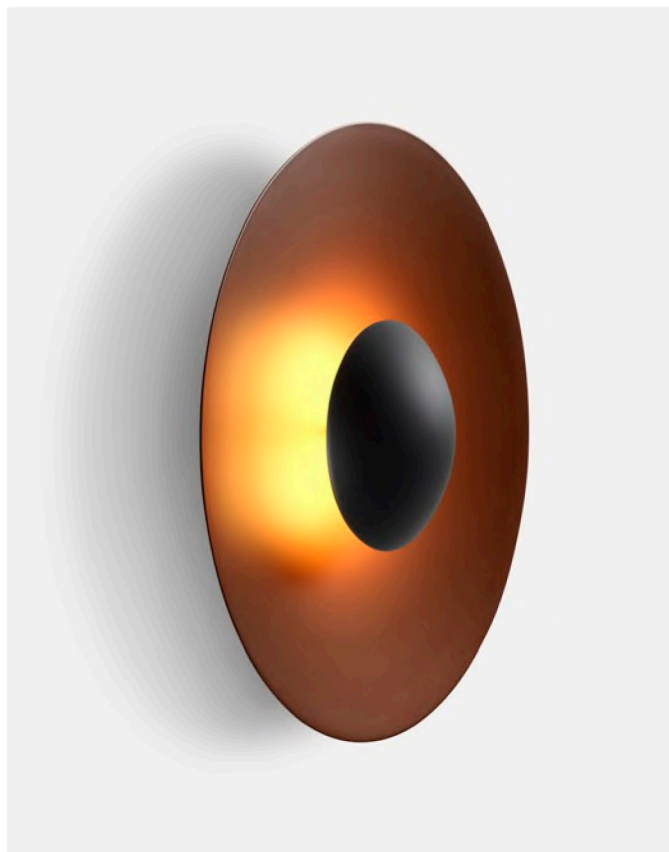

Dimmable

CE

ERAC

UK
CA

IP65

Canopy color: Black

Ginger 60C IP65

Code
A662-553-31 Finish
A662-553-39 ● Rust Brown
 ● Black-White (RAL 9005-9010)