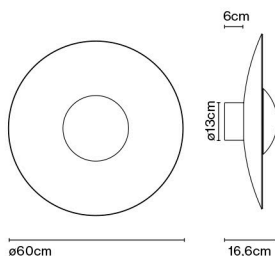

Product type: Wall / Ceiling
Light source: LED SMD 700mA 8,2W 2700K CRI90 913lm
Luminaire: 220 - 240 VAC TRIAC 9W 350lm - Black-White
220 - 240 VAC TRIAC 9W 81lm - Rust Brown
Weight: Net 0,9 kg – Gross 2 kg
Package: 43 x 48 x 17 cm – 2 kg Vol – 0,04 m³
Product notes: DALI and Casambi upon request
LED included

Product type: Wall / Ceiling
Light source: LED SMD 700mA 16,28W 2700K CRI90 1873lm
Luminaire: 180 - 295 VAC TRIAC 19,71W 698lm - Black-White
 180 - 295 VAC TRIAC 19,71W 186lm - Rust brown
Weight: Net 1,8 kg – Gross 3,5 kg
Package: 57 x 53 x 17 cm – 3,5 kg Vol – 0,051 m³
Product notes: DALI and Casambi upon request
LED included

Materials
Diffuser: Aluminium
Dissipater: Aluminium

Dimmable: Yes
Integrated dimmer: No
Dimming protocols: Phase cut (Triac)

Product type: Wall / Ceiling
Light source: LED SMD 700mA 22,4W 2700K CRI90 2933lm
Luminaire: 180 - 295 VAC TRIAC 26,09W 1165lm - Black-White
 180 - 295 VAC TRIAC 26,09W 245lm - Rust brown
Weight: Net 3,6 kg – Gross 6,3 kg
Package: 67 x 67 x 24 cm – 6,3 kg Vol – 0,1 m³
Product notes: DALI and Casambi upon request
LED included